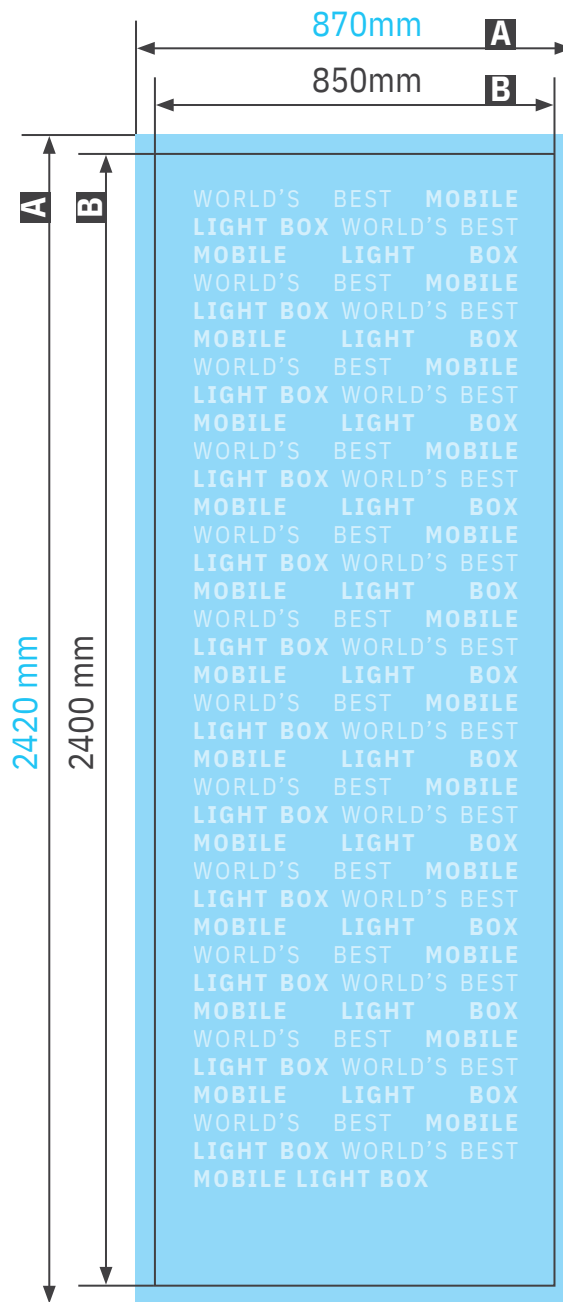

Mobile Light Box

850x2400mm

A = Artwork format
B = Finished format

Bleed (x): **10 mm**
Safety distance (z): **30 mm**

Artwork Requirements:

Format: PDF or TIF
Minimum resolution: 100 ppi (for scale 1 to 1)
Remove crops and all extra markings before saving file

**This file is for informational purposes only and is not to scale.*

WORLD'S BEST MOBILE LIGHT BOX