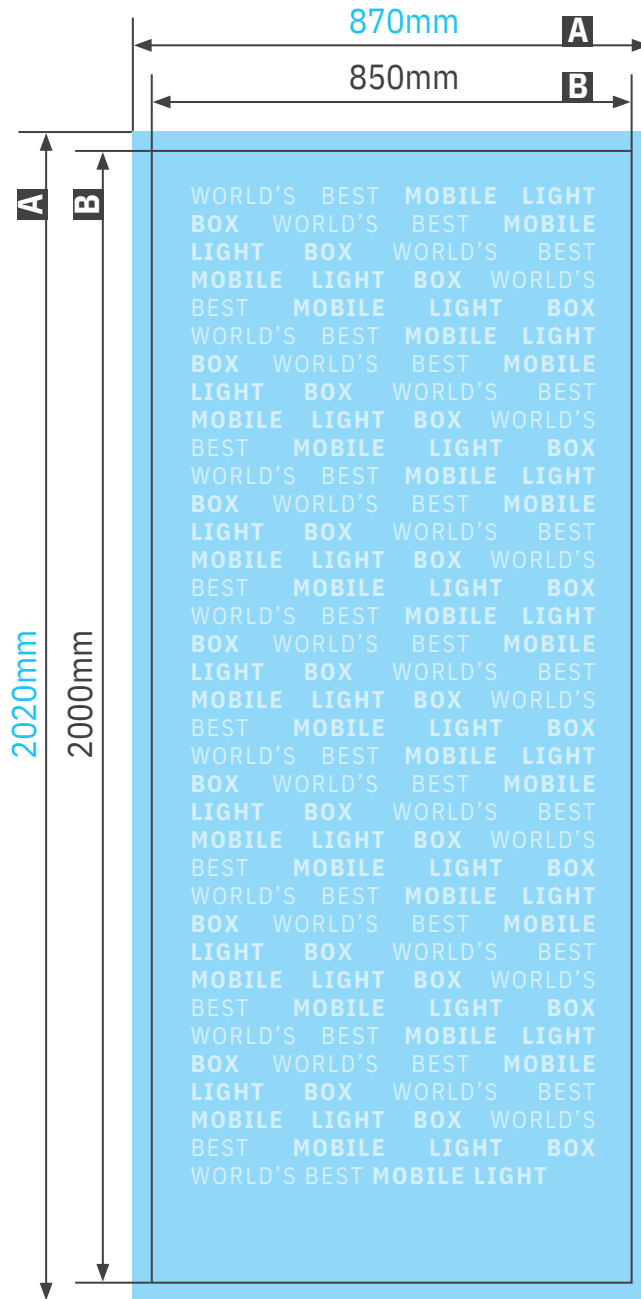

# Mobile Light Box

850x2000 mm

**A** = Artwork format  
**B** = Finished format

Bleed (x): **10 mm**  
Safety distance (z): **30 mm**

### Artwork Requirements:

Format: PDF or TIF  
Minimum resolution: 100 ppi (for scale 1 to 1)  
Remove crops and all extra markings before saving file

*\*This file is for informational purposes only and is not to scale.*