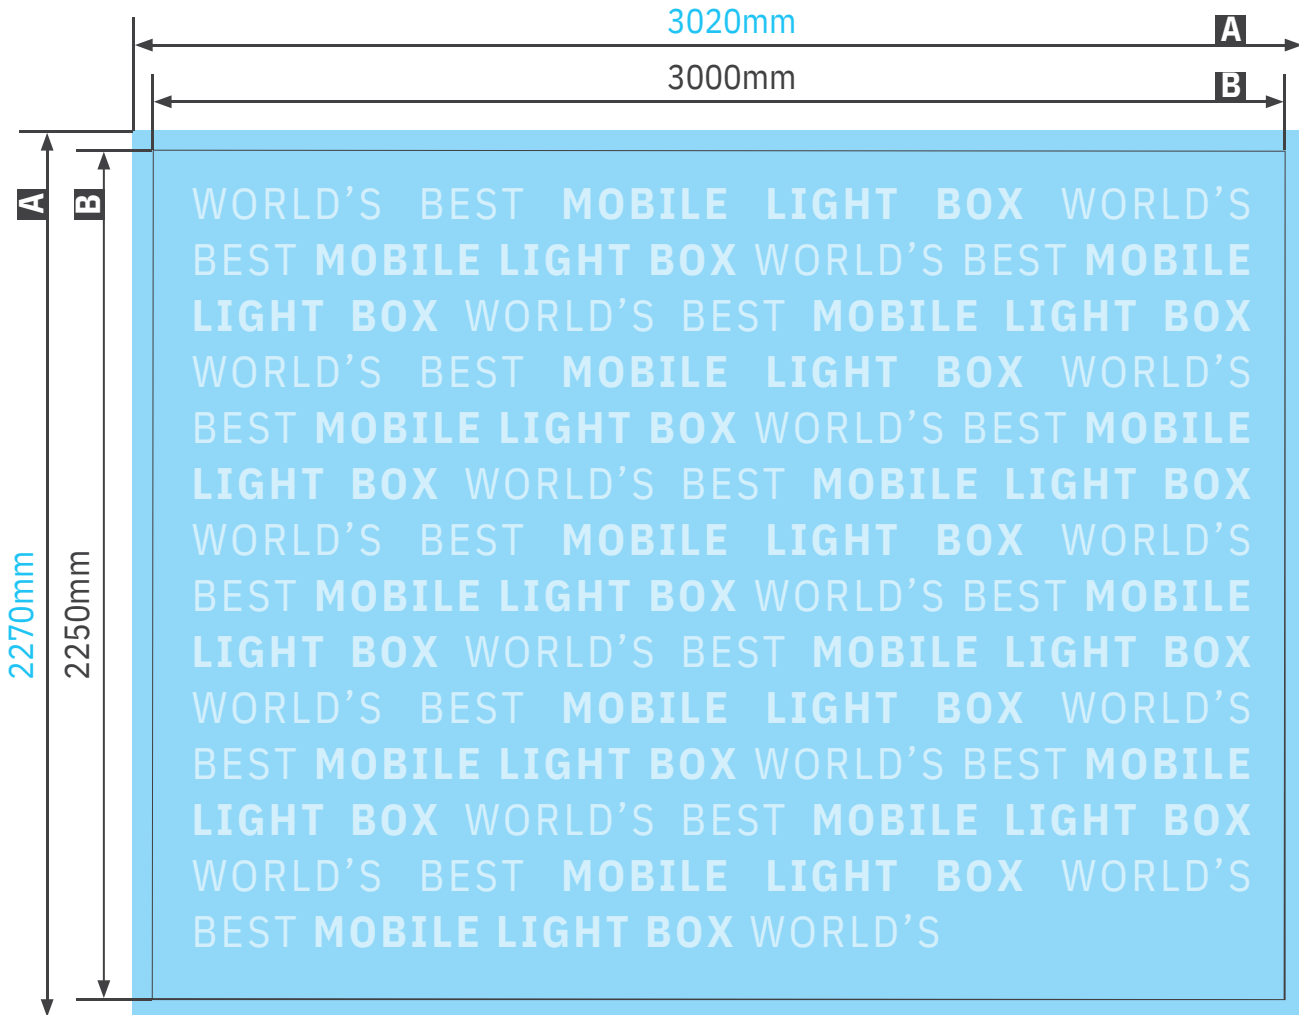

# Mobile Light Box

3000x2250 mm

**A** = Artwork format  
**B** = Finished format

Bleed (x): **10 mm**  
Safety distance (z): **30 mm**

## Artwork Requirements:

Format: PDF or TIF  
Minimum resolution: 100 ppi (for scale 1 to 1)  
Remove crops and all extra markings before saving file

*\*This file is for informational purposes only and is not to scale.*