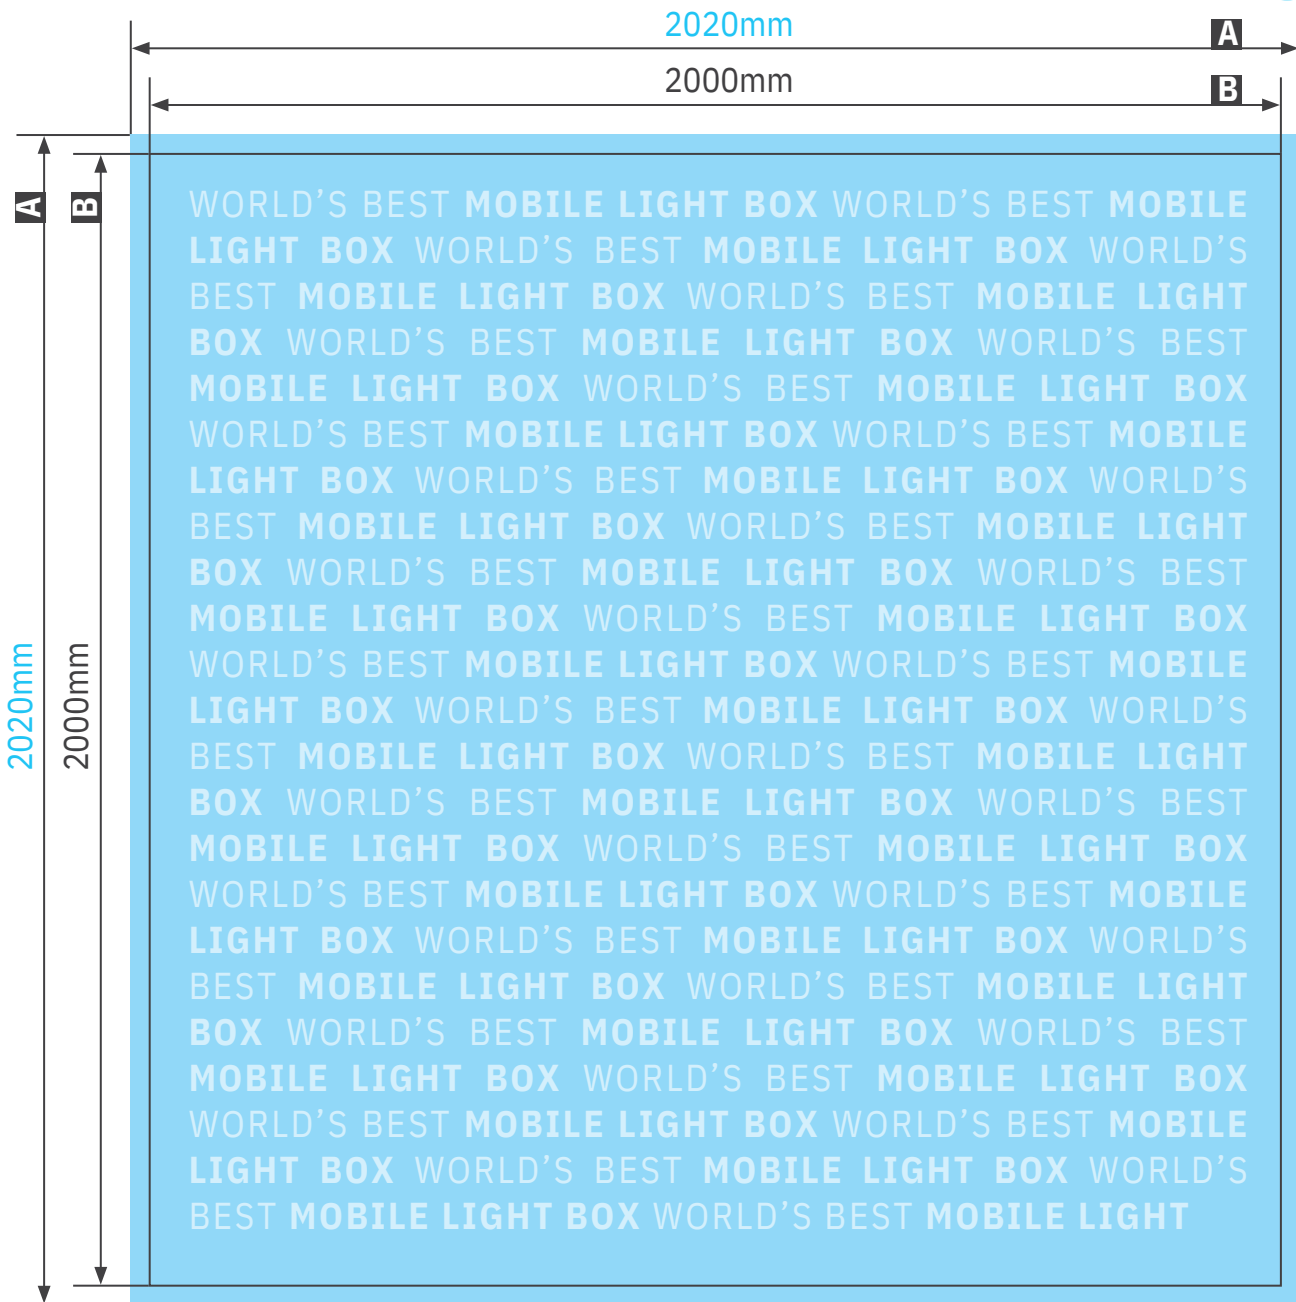

Mobile Light Box

2000x2000 mm

A = Artwork format
B = Finished format

Artwork Requirements:

Format: PDF or TIF
Minimum resolution: 100 ppi (for scale 1 to 1)
Remove crops and all extra markings before saving file

Bleed (x): **10 mm**
Safety distance (z): **30 mm**

**This file is for informational purposes only and is not to scale.*

WORLD'S BEST MOBILE LIGHT BOX