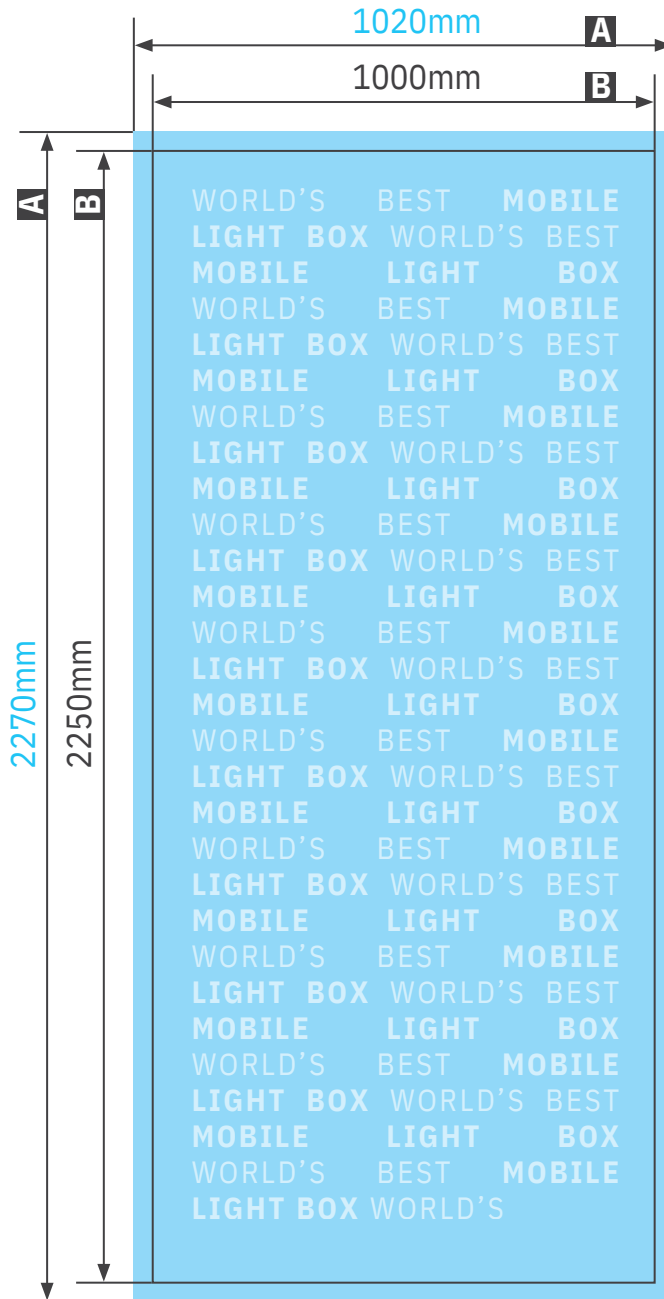

Mobile Light Box

1000x2250 mm

A = Artwork format
B = Finished format

Artwork Requirements:

Format: PDF or TIF
Minimum resolution: 100 ppi (for scale 1 to 1)
Remove crops and all extra markings before saving file

Bleed (x): **10 mm**

Safety distance (z): **30 mm**

**This file is for informational purposes only and is not to scale.*

WORLD'S BEST MOBILE LIGHT BOX