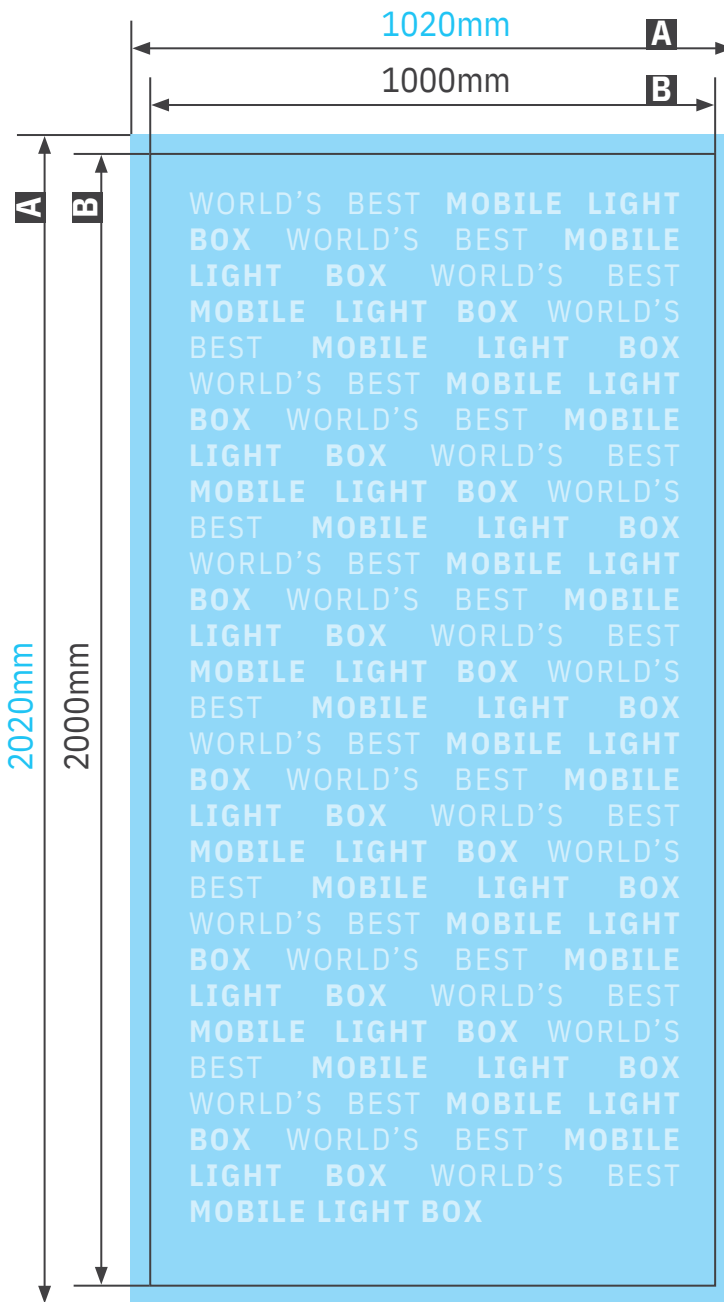

Mobile Light Box

1000x2000 mm

A = Artwork format
B = Finished format

Artwork Requirements:

Format: PDF or TIF
Minimum resolution: 100 ppi (for scale 1 to 1)
Remove crops and all extra markings before saving file

Bleed (x): **10 mm**
Safety distance (z): **30 mm**

**This file is for informational purposes only and is not to scale.*

WORLD'S BEST MOBILE LIGHT BOX